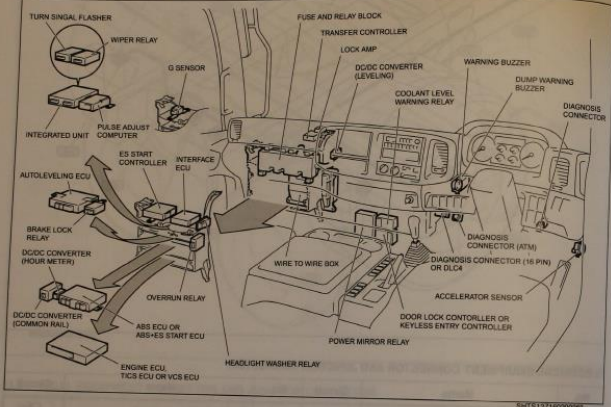

RELAY LOCATION

NOTICE
There is a case that the following figures are different from that for your vehicle in the devices locations due to the model or specification.

INSTRUMENT PANEL

RIGHT-HAND DRIVE MODEL

LEFT-HAND DRIVE MODEL

CHASSIS

FUSE AND RELAY BLOCK

NOTICE
There is a case that the following figures are different from that for your vehicle due to the model or specification.

RIGHT-HAND DRIVE MODEL

ELECTRIC WIRE

FUSE ALIGNMENT

A/C fan	10A
Power window RR	20A
ABS	30A
Spare fuse	30A
PCV 1	10A
PCV 2	10A
VCS actuator	10A
VCS main	10A
EDC7 actuator	10A
EDC7 ECU (MAIN)	20A

Headlight dimmer relay	5A
Headlight main relay	5A
Pre-heat timer, Brake lock	15A
Power mirror	10A
Back-up light	10A
Fog light	10A
Headlight cleaner	10A
Spare (P-I)GN	10A
Power take off	10A
Engine actuator	10A
Transfer control, ATM	10A
Mirror heater	15A
Retarder brake	5A

Spare fuse	5A
Spare fuse	10A
Spare fuse	15A
Spare fuse	20A

Heater	15A
Wiper	10A
Stop light	10A
Horn	5A
Exhaust brake	5A

Air conditioner	15A
-----------------	-----

#1: Indonesia
#2: Except Indonesia