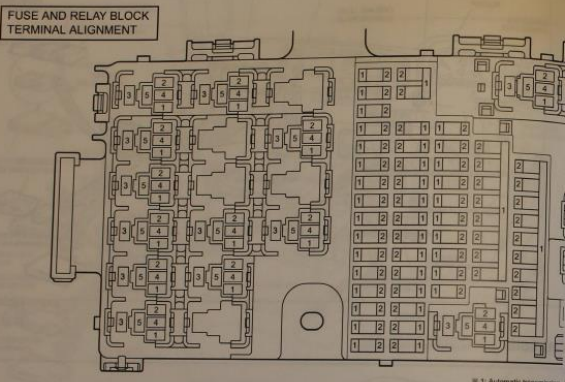

RELAY LOCATION

NOTICE
There is a case that the following figures are different from that for your vehicle in the devices locations due to the model or specification.

INSTRUMENT PANEL

RIGHT-HAND DRIVE MODEL

LEFT-HAND DRIVE MODEL

CHASSIS

FUSE AND RELAY BLOCK

NOTICE
There is a case that the following figures are different from that for your vehicle due to the model or specification.

RIGHT-HAND DRIVE MODEL

ELECTRIC WIRE

FUSE ALIGNMENT

A/C fan	10A
Power window RR	20A
ABS	30A
Spare fuse	30A
PCV 1	10A
PCV 2	10A
VCS actuator	10A
VCS main	10A
EDC7 actuator	10A
EDC7 ECU (MAIN)	20A

Headlight dimmer relay	5A
Headlight main relay	5A
Pre-heat timer, Brake lock	15A
Power mirror	10A
Back-up light	10A
Fog light	10A
Headlight cleaner	10A
Spare (P-I)GN	10A
Power take off	10A
Engine actuator	10A
Transfer control, ATM	10A
Mirror heater	15A
Retarder brake	5A