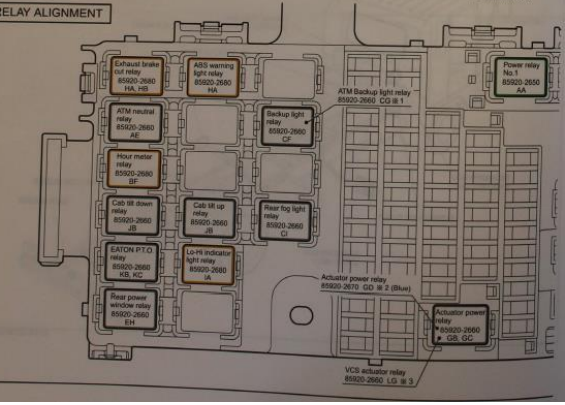

RELAY LOCATION

NOTICE
There is a case that the following figures are different from that for your vehicle in the devices locations due to the model or specification.

INSTRUMENT PANEL

RIGHT-HAND DRIVE MODEL

LEFT-HAND DRIVE MODEL

CHASSIS

FUSE AND RELAY BLOCK

NOTICE
There is a case that the following figures are different from that for your vehicle due to the model or specification.

RIGHT-HAND DRIVE MODEL

ELECTRIC WIRE