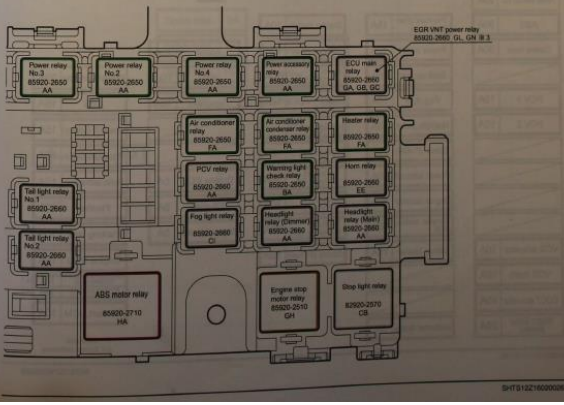

RELAY LOCATION

NOTICE
There is a case that the following figures are different from that for your vehicle in the devices locations due to the model or specification.

INSTRUMENT PANEL

RIGHT-HAND DRIVE MODEL

LEFT-HAND DRIVE MODEL

CHASSIS

FUSE AND RELAY BLOCK

NOTICE
There is a case that the following figures are different from that for your vehicle due to the model or specification.

RIGHT-HAND DRIVE MODEL

ELECTRIC WIRE