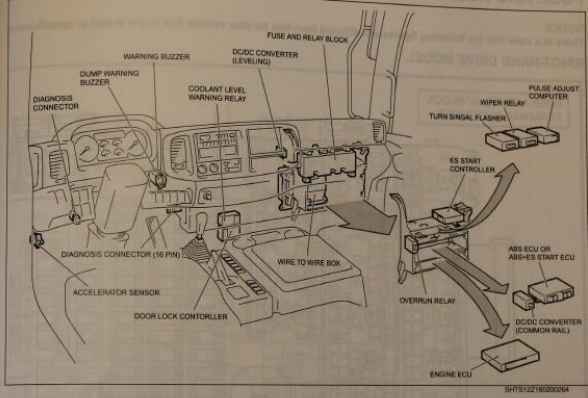

RELAY LOCATION

NOTICE
There is a case that the following figures are different from that for your vehicle in the devices locations due to the model or specification.

INSTRUMENT PANEL

RIGHT-HAND DRIVE MODEL

LEFT-HAND DRIVE MODEL

CHASSIS

FUSE AND RELAY BLOCK

NOTICE
There is a case that the following figures are different from that for your vehicle due to the model or specification.

RIGHT-HAND DRIVE MODEL

ELECTRIC WIRE

FUSE ALIGNMENT

A/C fan	10A
Power window RR	20A
ABS	30A
Spare fuse	30A
PCV 1	10A
PCV 2	10A
VCS actuator	10A
VCS main	10A
EDC7 actuator	10A
EDC7 ECU (MAIN)	20A

Headlight dimmer relay	5A
Headlight main relay	5A
Pre-heat timer, Brake lock	15A
Power mirror	10A
Back-up light	10A
Fog light	10A
Headlight cleaner	10A
Spare (P-I)GN	10A
Power take off	10A
Engine actuator	10A
Transfer control, ATM	10A
Mirror heater	15A
Retarder brake	5A

Meter	10A
ABS	10A
Generator	10A
Engine ECU	5A
ES start	5A
Engine stop relay	5A

Power window	20A
ABS	15A
Spare (P-Battery)	15A
Room light, DST-1	15A
Radio, Tachograph	10A
Flasher	10A
Parking light	10A
Engine ECU	10A
Engine stop	10A #1
Engine actuator	15A #2
ES start, ATM	10A